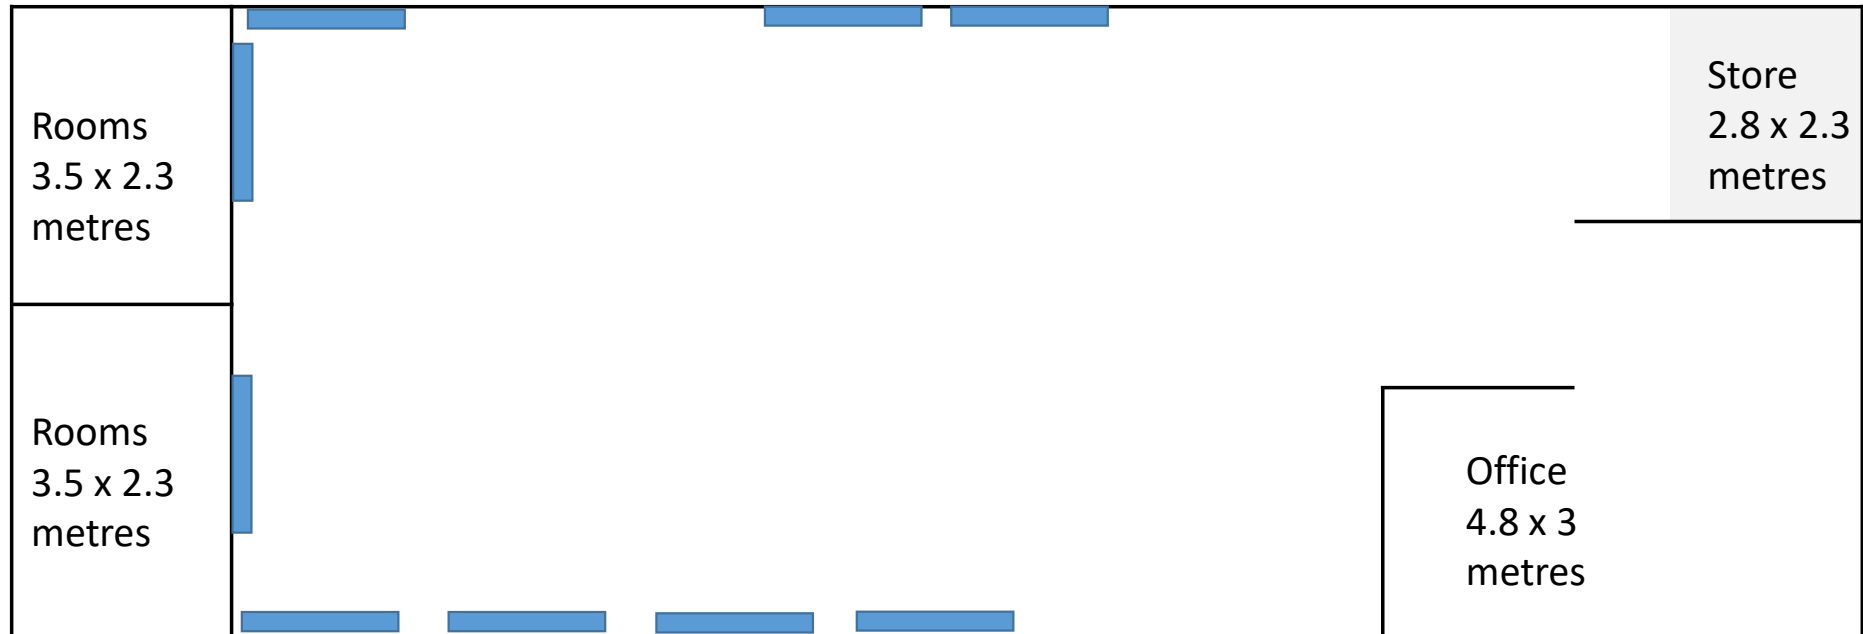

# ROOM LAYOUT LIBRARY

7.4 metres wide

Key:

Moveable Library Shelving Tables

Desks

Other Furnishings

Bookshelf

Ottoman

Other

12 metres long between office and rooms

2 bays

18 bays of shelving in groups of 2 that are 0.9 m wide with 3 shelves = 48.6LMs total and 5.4 LM on each 2 bays – see photos