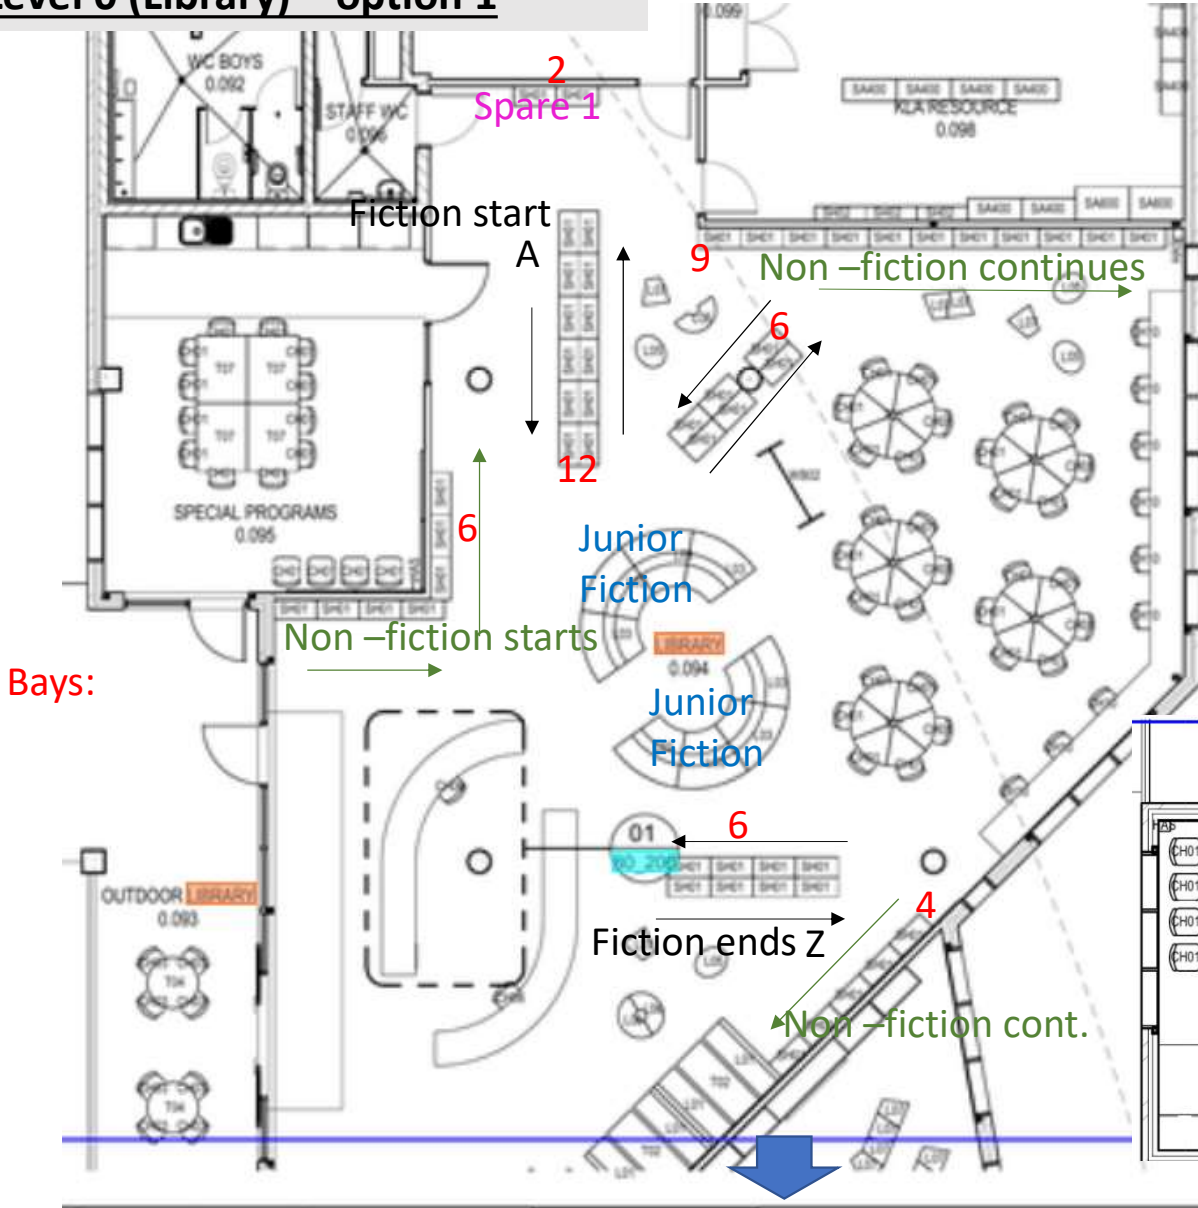

**Level 0 (Library) – option 1**

Fiction on freestanding shelves – allowing 1 free shelf every 6 bays will give 4 free shelves across collection  
*Current volume approximately 58 LMs*  
 Non-fiction on wall mounted shelves - start near door, continue on green wall and around to other side of room and into far corner. Requires 22 bays to house collection. Will allow 2 free shelves. *Current volume approximately 38 LMs*  
*Note – only 2 shelves to accommodate height of books*  
 Junior Fiction – on the circular shelving *Current volume is 13.5 LM*  
 Spare – not required although the non-fiction doesn't have much growth room so may need to continue into Spare at some stage.

Bays: