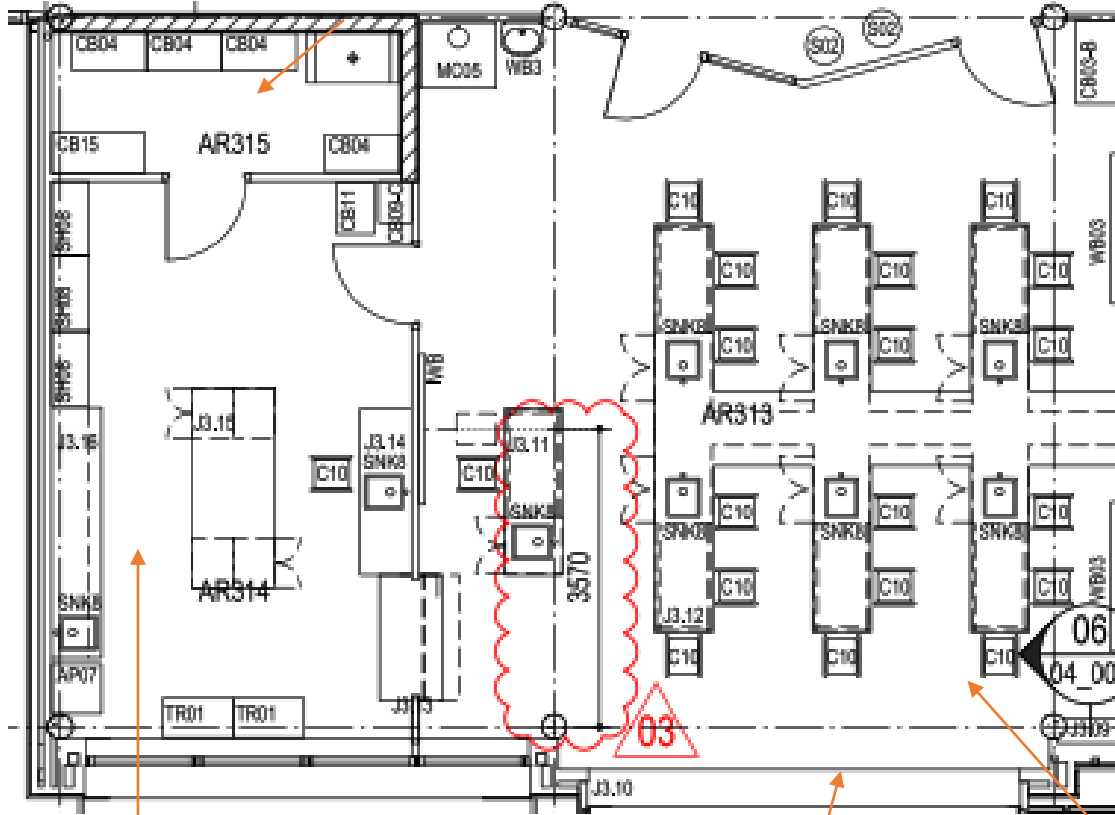

Chemical Store

Science Prep & Apparatus Store

The **Science Laboratory** is located in the new building on level 3. The Laboratory is equipped with the following:

- 19 x Science stools
- Science Benches with open storage under
- 7 x Science Sinks
- Cabinet Display
- Eye Shower
- Fixed Joinery (as per below) (10LM)

Science Laboratory

Adjacent to the Lab is a **Science Prep & Apparatus Store** where you will find more general storage & equipment areas including:

- 2 x kitchen trolleys
- 3 bays of Art Store Shelving (15.84LM)
- Filing Cabinet
- Science Locker
- Dishwasher
- Fixed Joinery (As pictured) (7.8LM)

The **chemical store** has more storage including:

- 4 bays of Metal Shelving (21.6LM)
- 1 x cupboard for flammable liquids (250L)

Science Prep & Apparatus Store

Science Laboratory