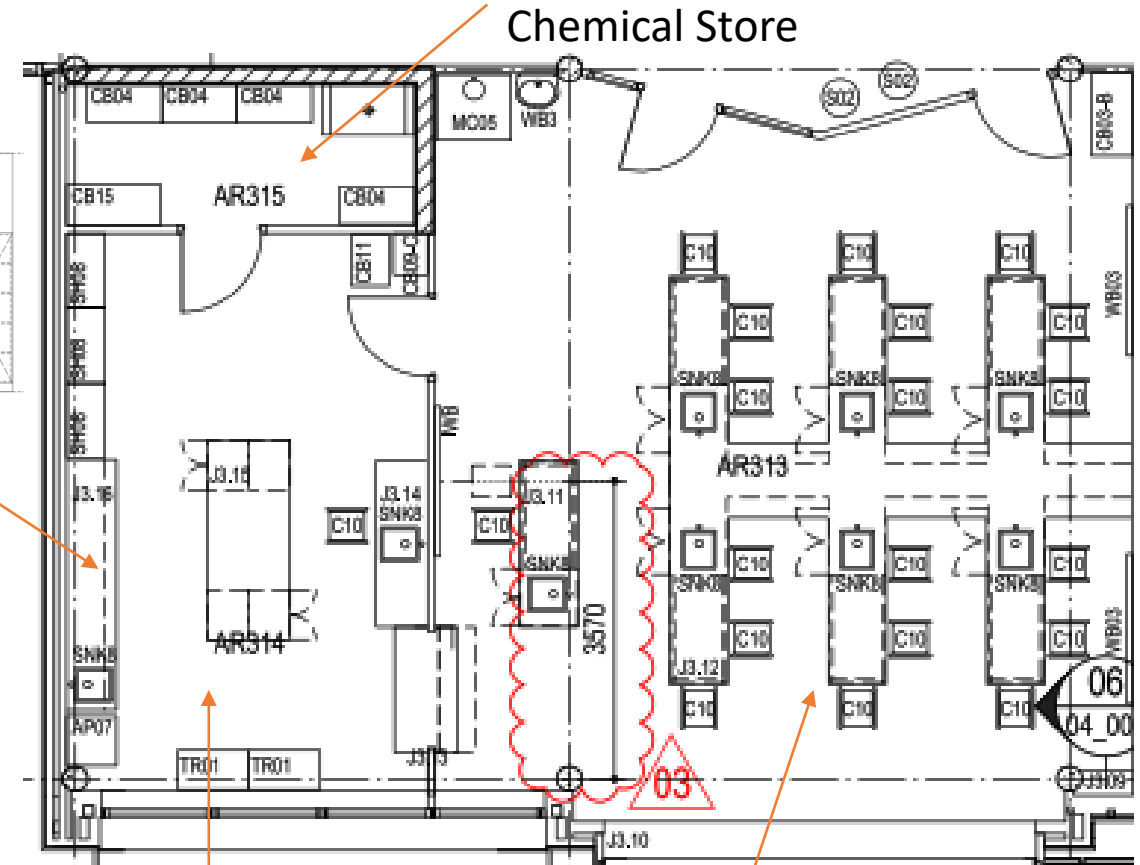

Chemical Store

Science Prep & Apparatus Store

The **Science Laboratory** is located in the new building on level 3. The Laboratory is equipped with the following:

- 19 x Science stools
- Science Benches with open storage under
- 7 x Science Sinks
- Cabinet Display
- Eye Shower
- Fixed Joinery (as per below) (10LM)

Science Laboratory

Adjacent to the Lab is a **Science Prep & Apparatus Store** where you will find more general storage & equipment areas including:

- 2 x kitchen trolleys
- 3 bays of Art Store Shelving (15.84LM)
- Filing Cabinet
- Science Locker
- Dishwasher
- Fixed Joinery (As pictured) (7.8LM)

The **chemical store** has more storage including:

- 4 bays of Metal Shelving (21.6LM)
- 1 x cupboard for flammable liquids (250L)

Science Prep & Apparatus Store

Science Laboratory