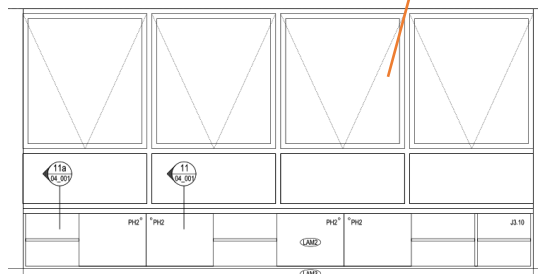

Chemical Store

Science Prep & Apparatus Store

The **Science Laboratory** is located in the new building on level 3. The Laboratory is equipped with the following:

- 19 x Science stools
- Science Benches with open storage under
- 7 x Science Sinks
- Cabinet Display
- Eye Shower
- Fixed Joinery (as per below) (10LM)

Science Laboratory

Adjacent to the Lab is a **Science Prep & Apparatus Store** where you will find more general storage & equipment areas including:

- 2 x kitchen trolleys
- 3 bays of Art Store Shelving (15.84LM)
- Filing Cabinet
- Science Locker
- Dishwasher
- Fixed Joinery (As pictured) (7.8LM)