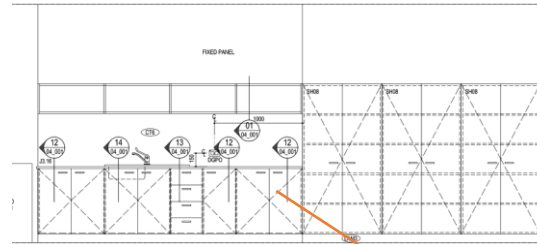

Adjacent to the Lab is a **Science Prep & Apparatus Store** where you will find more general storage & equipment areas including:

- 2 x kitchen trolleys
- 3 bays of Art Store Shelving (15.84LM)
- Filing Cabinet
- Science Locker
- Dishwasher
- Fixed Joinery (As pictured) (7.8LM)