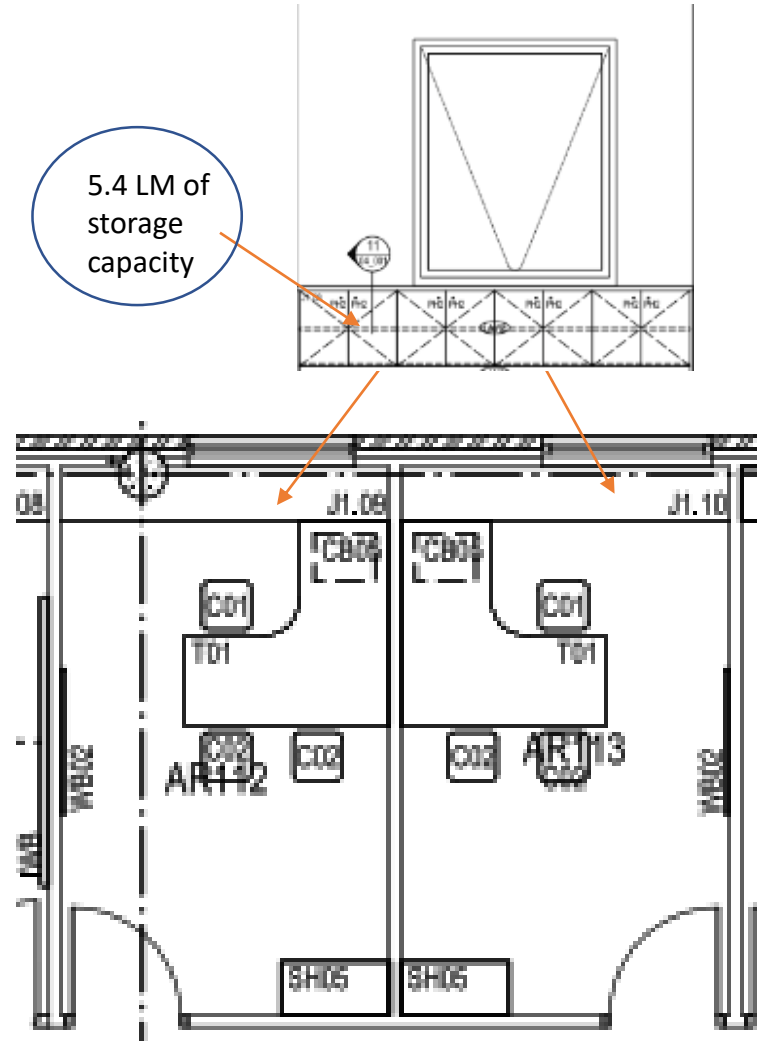

Staff Offices are located across various floors of the building. Not all offices are the same size or offer the same configuration but as a guide in each office you will find the following furniture types and similar joinery. Fixed Joinery runs on the length of one wall which can feature a mixture of cabinets and open shelves, or alternatively cabinetry as pictured.

Task Chair

Workstation desk with a return
(not pictured)

2 drawer pedestal

Modular storage system (a smaller version of the above)

Penrite Porcelain Whiteboard

Visitor Chair x 2

Typical Office