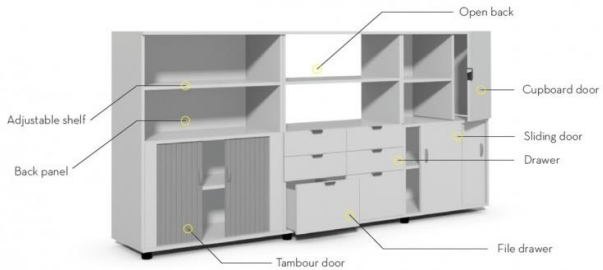

Staff Offices are located across various floors of the building. Not all offices are the same size or offer the same configuration but as a guide in each office you will find the following furniture types and similar joinery. Fixed Joinery runs on the length of one wall which can feature a mixture of cabinets and open shelves, or alternatively cabinetry as pictured.

Task Chair

Workstation desk with a return
(not pictured)

2 drawer pedestal

Modular storage system (a smaller version of the above)

Penrite Porcelain Whiteboard

Visitor Chair x 2

Typical Office